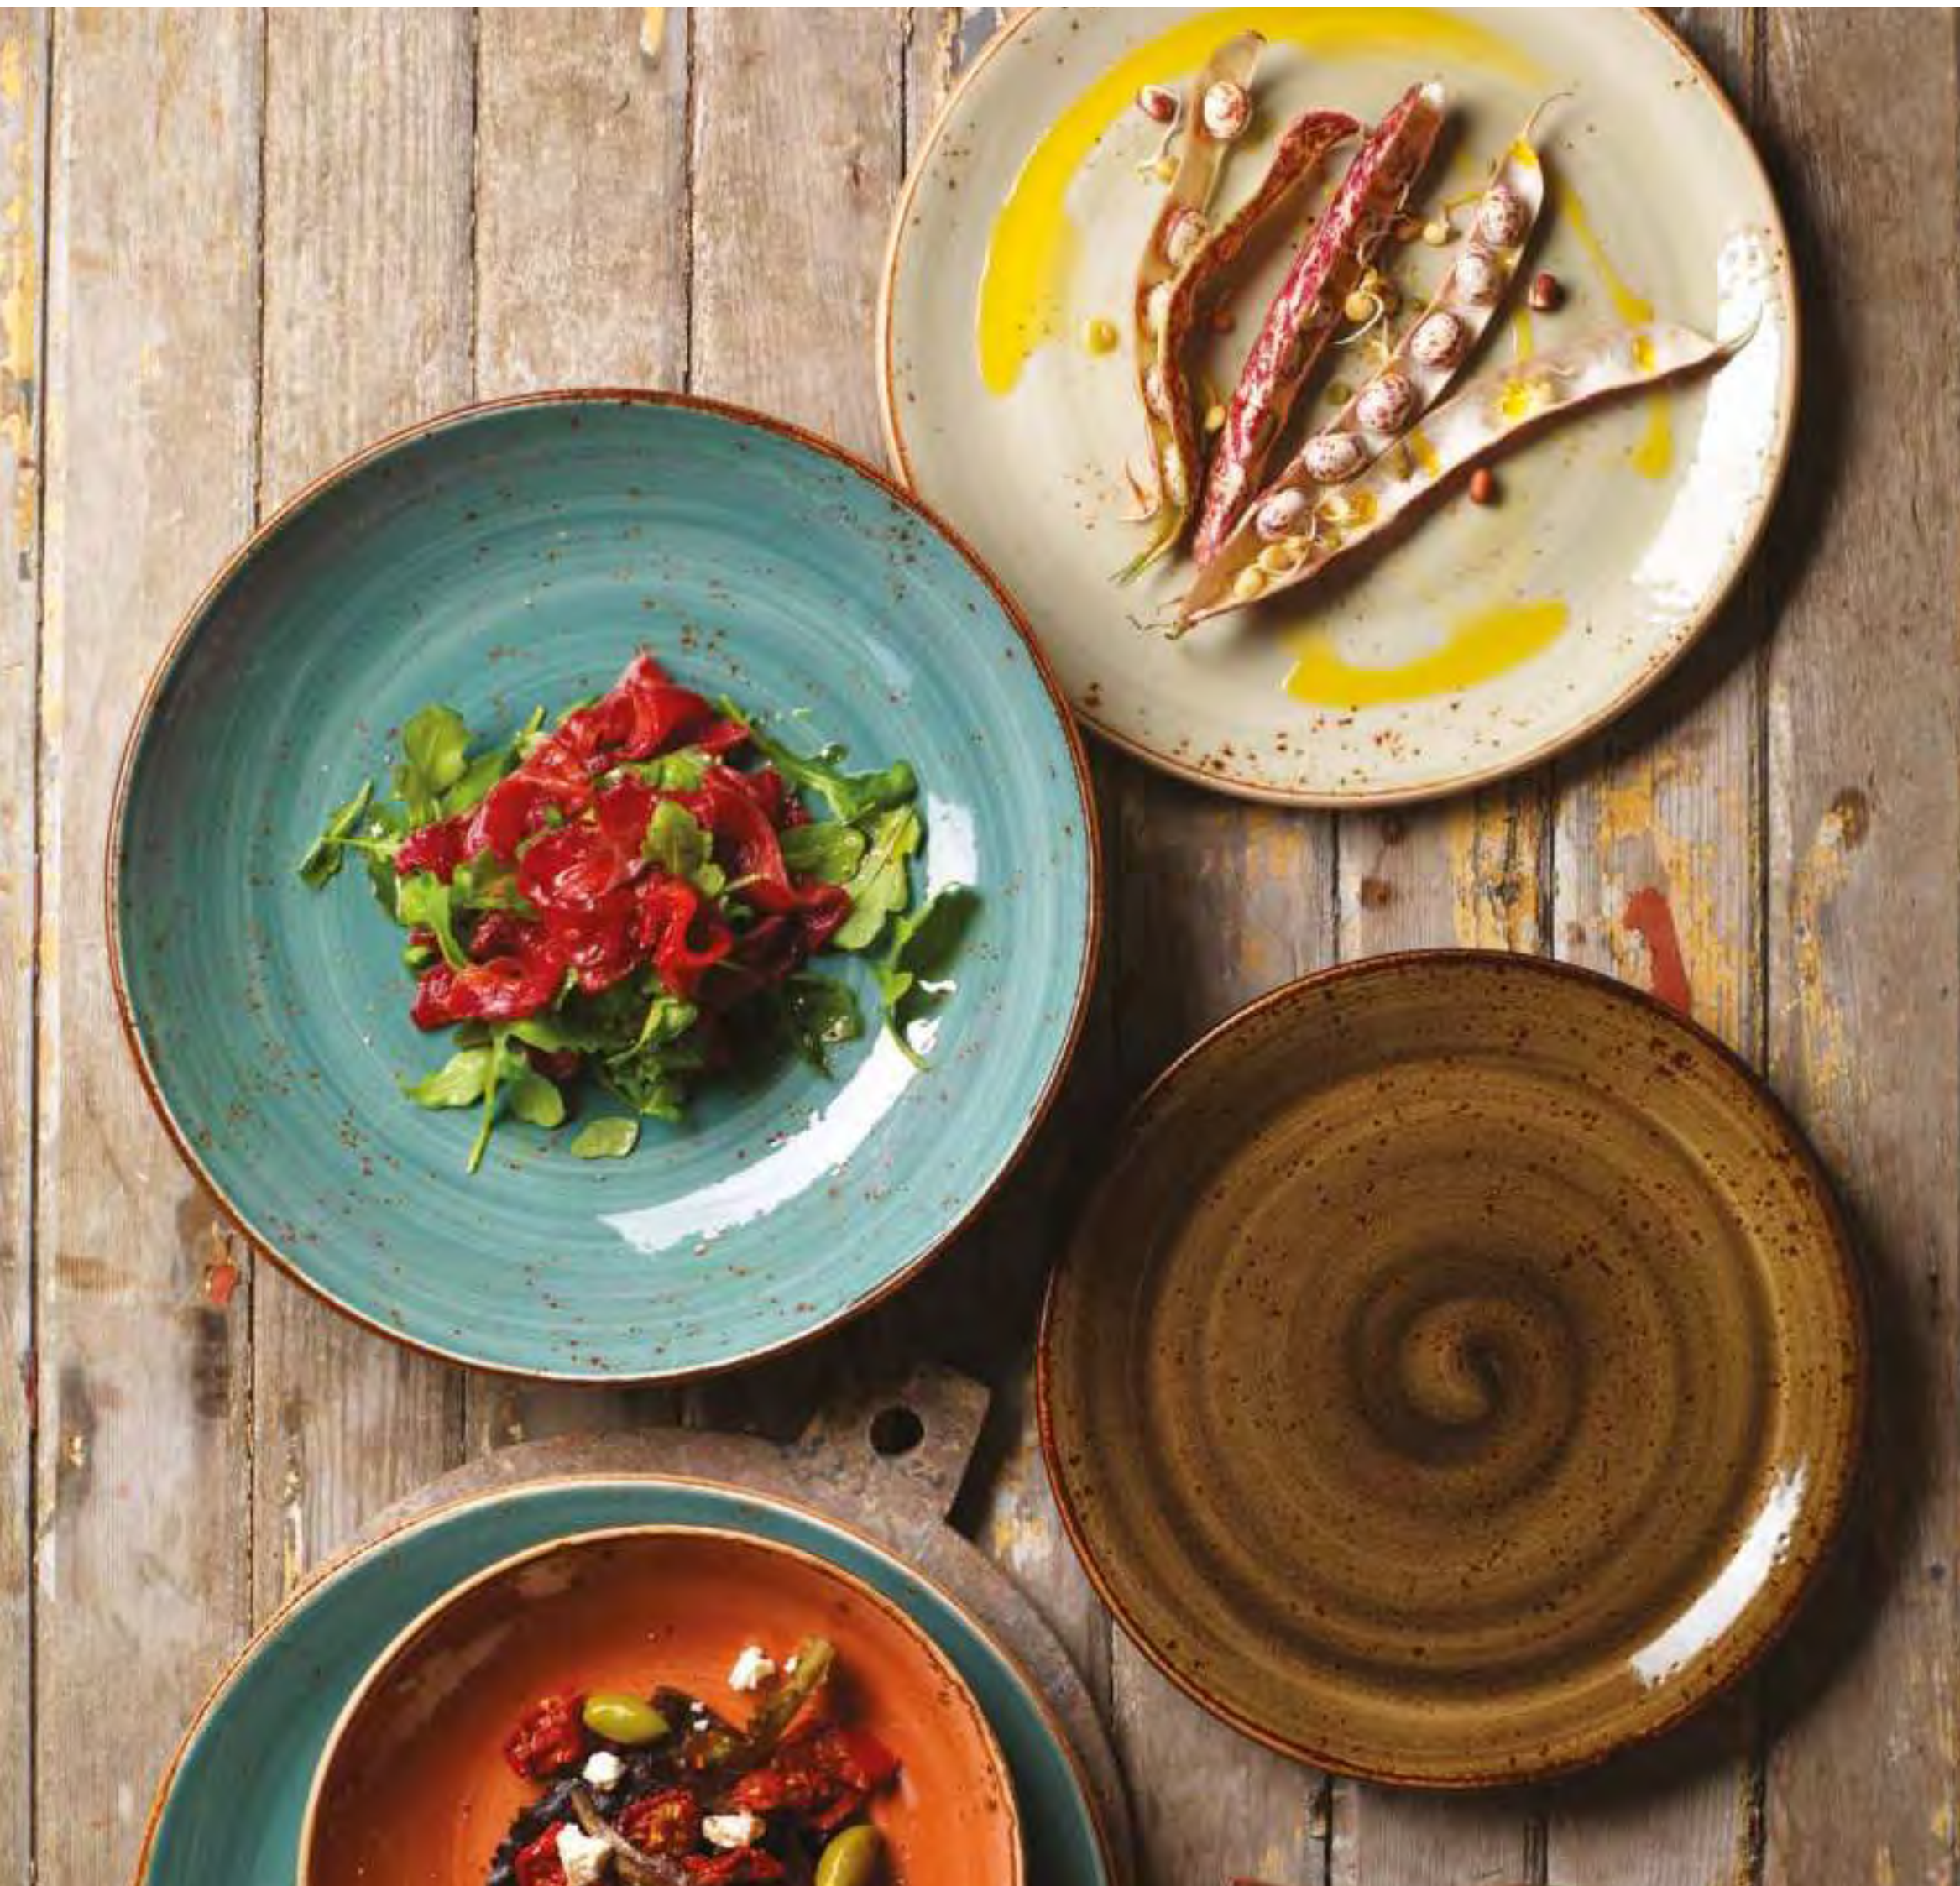

Coupe Plate
0568 15.25cm (6")