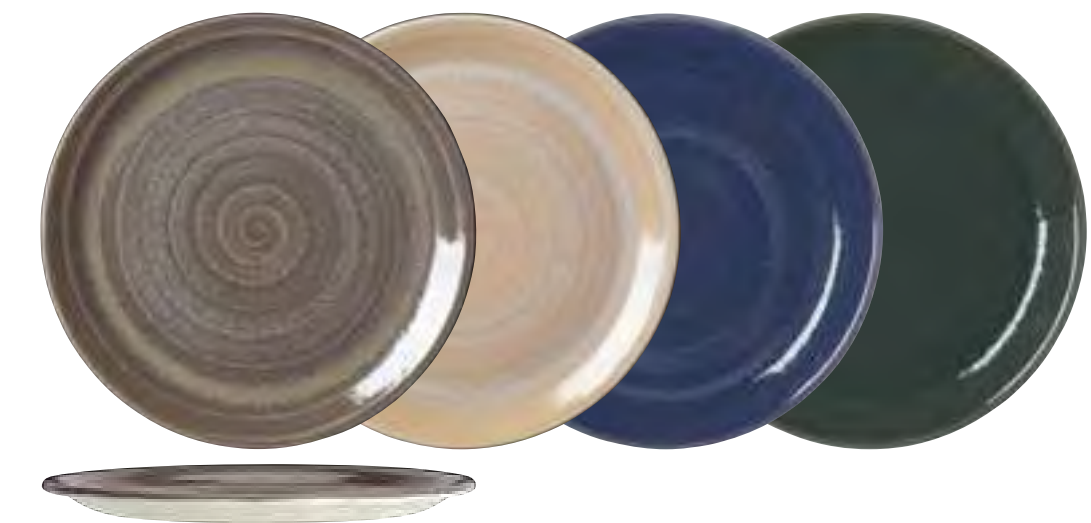

NEW

Coupe Plate
0568 15.25cm (6")