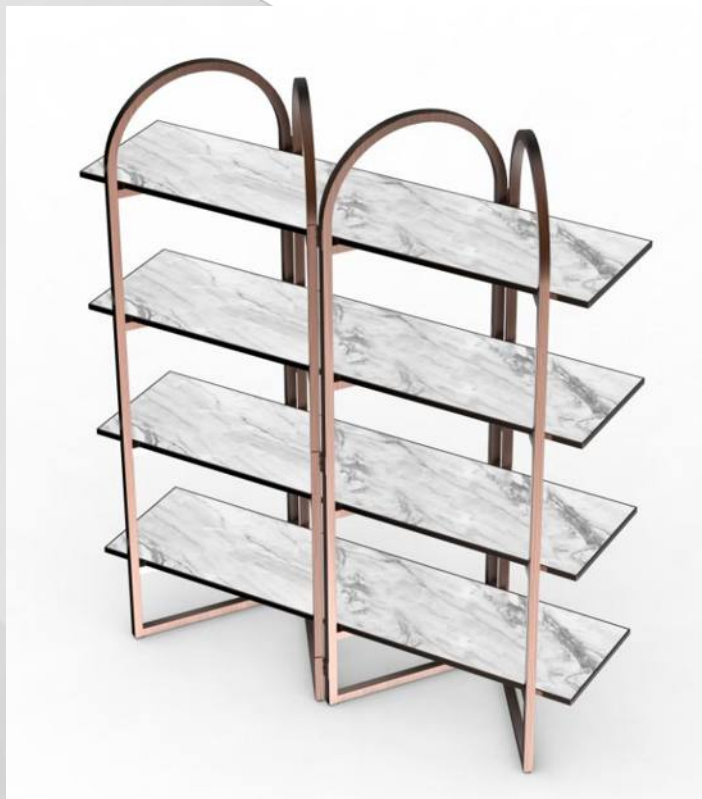

# 鸡尾酒桌 COCKTAIL TABLE

DESIGN

Cocktail Table With Folding Top  
可翻转台面式鸡尾酒桌

自由拼接组合  
Combination freely

Mental Frame, Finishing option, hairline, colorful plating, powder coating wooden finishing  
轻质金属台架，可拉丝，电镀，喷粉及其木纹饰面

# 折叠展示架 FOLDING DISPLAY

DESIGN

可折叠式304# 拉丝不锈钢框架，可拉丝、PVD电镀、静电粉末喷涂饰面，层板可选择：玻璃、LED灯板、实木等。

Brushed 304# stainless steel folding frame, Finishing Option:  
Brushed, PVD plating, Powder coating;  
The layer option: Glass, LED lighting board, Wooden.