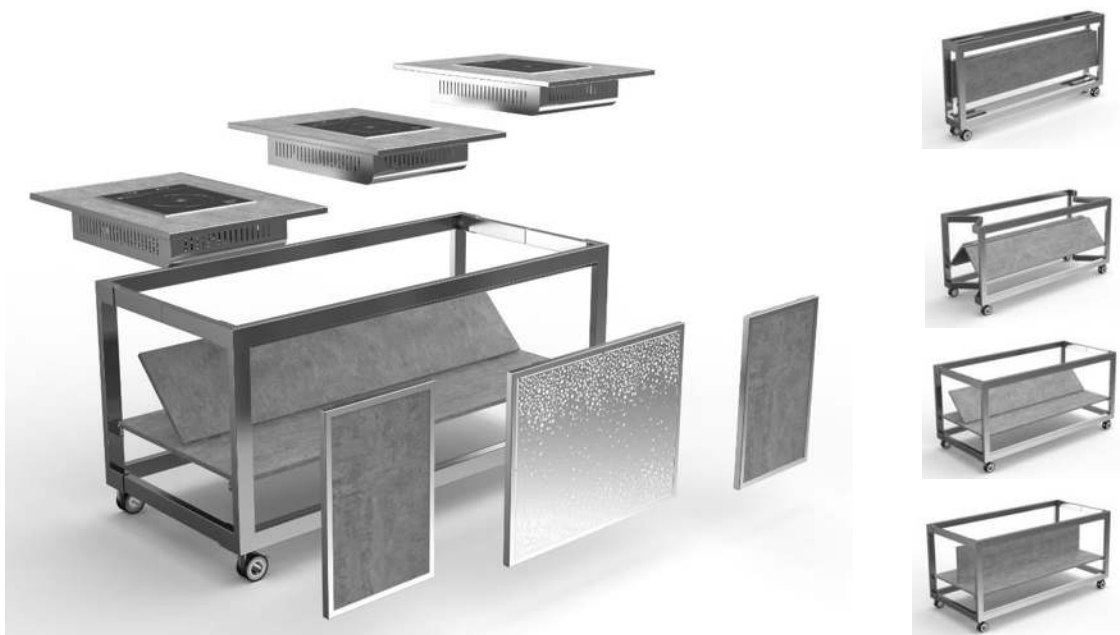

# C款+系列折叠布菲车 C Line-Plus Series Folding Buffet Station

DESIGN

- Foldable #304 stainless steel frame, with built-in foldable dish plate with partition, Very convenient operation design, Very fast folding, moving and set-up operation.  
304#不锈钢全折叠框架，一体式折叠碗碟板，令到员工操作异常便捷，收纳存放移动及摆设非常快捷。
- Built-in Foldable dish plate with partition, Separating guest area from chef operation area  
一体式可折叠带隔板碗碟层架，可将客人取碗碟与厨师操作区分隔开来
- Removable customized pattern front panels.  
可拆卸式定制款式前挡板，整洁美观

# H款+系列布菲车 H Line-Plus Series Buffet Station

DESIGN

- Foldable #304 stainless steel frame, with built-in foldable dish plate with partition, Very convenient operation design, Very fast folding, moving and set-up operation.  
304#不锈钢全折叠框架，一体式折叠碗碟板，令到员工操作异常便捷，收纳存放移动及摆设非常快捷。
- Built-in Foldable dish plate with partition, Separating guest area from chef operation area  
一体式可折叠带隔板碗碟层架，可将客人取碗碟与厨师操作区分隔开来
- Removable customized pattern front panels.  
可拆卸式定制款式前挡板，整洁美观

# H款+带轮系列布菲车 H Line-Plus with Wheels Buffet Station

DESIGN

- Foldable #304 stainless steel frame, with built-in foldable dish plate with partition, Very convenient operation design, Very fast folding, moving and set-up operation, Double bearing heavy duty mute wheels from Germany bring the Perfect appearance and Strong bearing capacity.