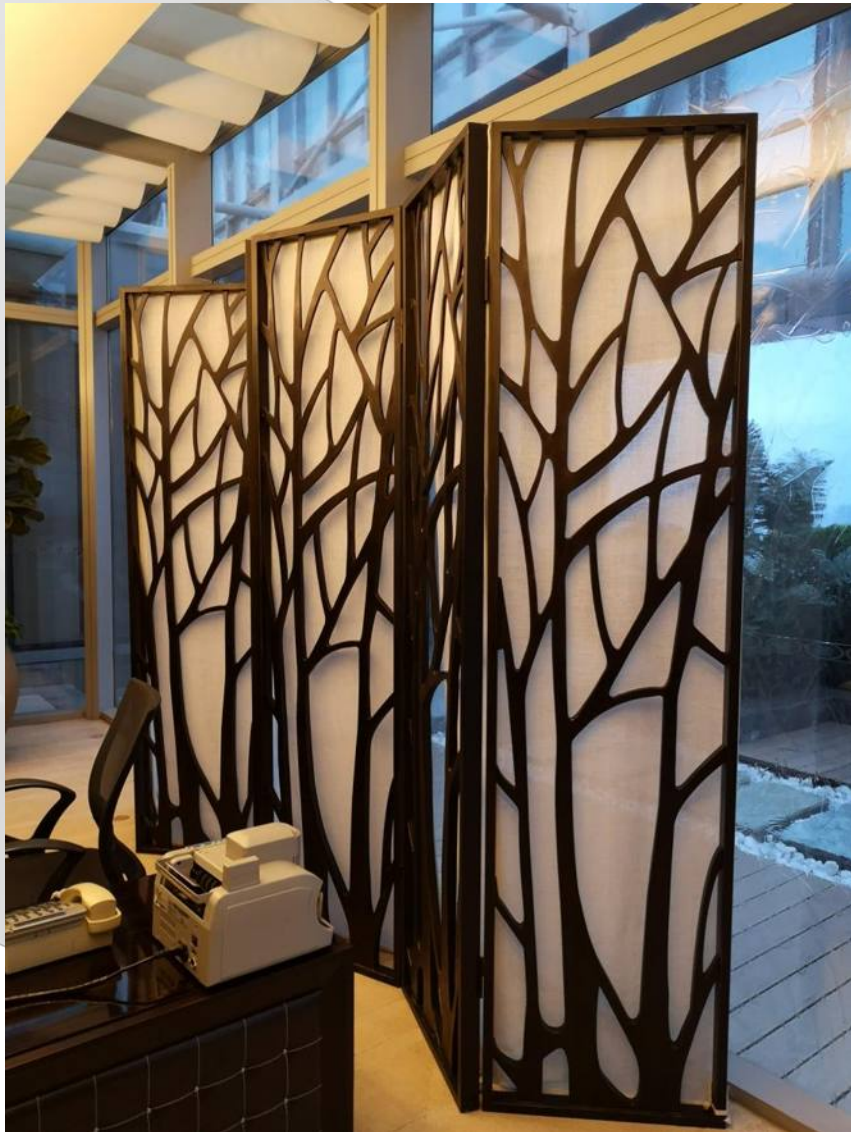

屏风 PARTITION

DESIGN

Folding Partition with
Chinese Pattern
中式风格折叠屏风屏风