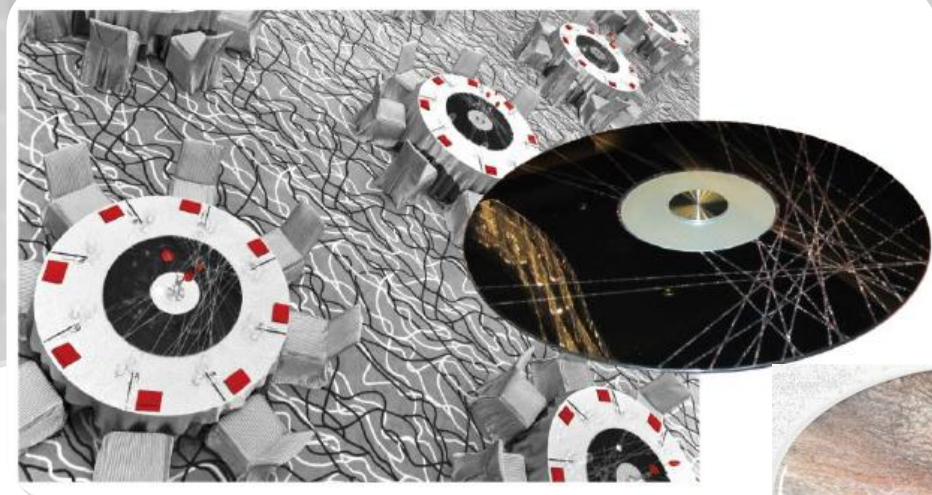

The pattern can be customized according to
customer design style requirements
可按照客户设计风格和要，图案可供选择