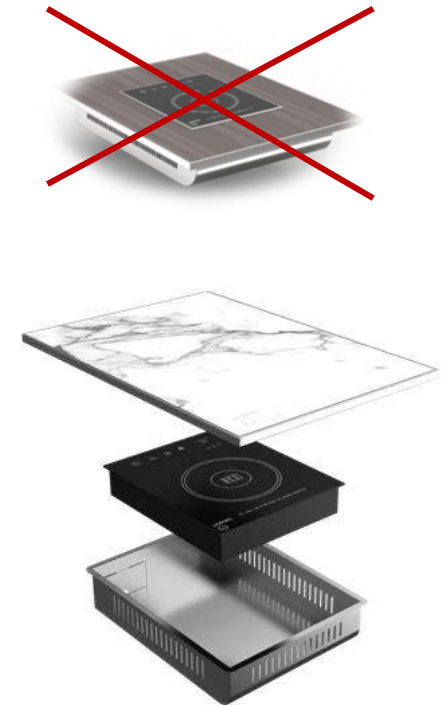

创新技术及新品 INNOVATION OF TECHNOLOGY & PRODUCTS

Nano Microcrystalline Top Function Module 纳米微晶石隐藏式功能模块

- 高新科技环保产品，超强耐高温1200度以上，具有超强硬度和稳定的物理性能，极度耐刮花、耐腐蚀特性，并完全符合食品卫生安全要求。特殊的纳米技术令到台面可以传导电磁能、热能和低温传导特性，可以将电磁炉及加热设备隐藏于板面之下，布菲车台面具有完美划一的外观。

High tech EP Material, with super high temperature resistance of more than 1200 ° C, super hardness and stable physical properties, extremely scratch and corrosion-resistant characteristics, Fully meet the requirements of food safety and health.

Special nanotechnology makes it possible to conduct electromagnetic energy, thermal energy and low-temperature conductivity to the table. It can hide the electromagnetic furnace and heating equipment under the plate, and the top of buffet station has a perfect appearance.