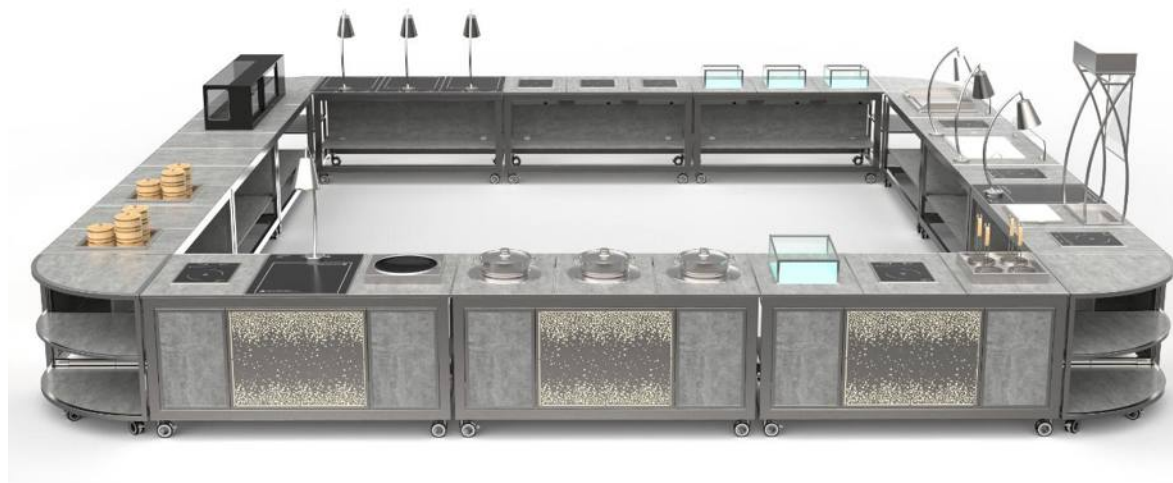

H款+带轮系列布菲车 H Line-Plus with Wheels Buffet Station

DESIGN

- Foldable #304 stainless steel frame, with built-in foldable dish plate with partition, Very convenient operation design, Very fast folding, moving and set-up operation, Double bearing heavy duty mute wheels from Germany bring the Perfect appearance and Strong bearing capacity.

304#不锈钢全折叠框架，一体式折叠碗碟板，令到员工操作异常便捷，收纳存放移动及摆设非常快速，德国进口高品质静音脚轮，带给你高品质的外观和使用体验。

- Built-in Foldable dish plate with partition, Separating guest area from chef operation area 一体式可折叠带隔板碗碟层架，可将客人取碗碟与厨师操作区分隔开来

- Removable customized pattern front panels. 可拆卸式定制款式前挡板，整洁美观