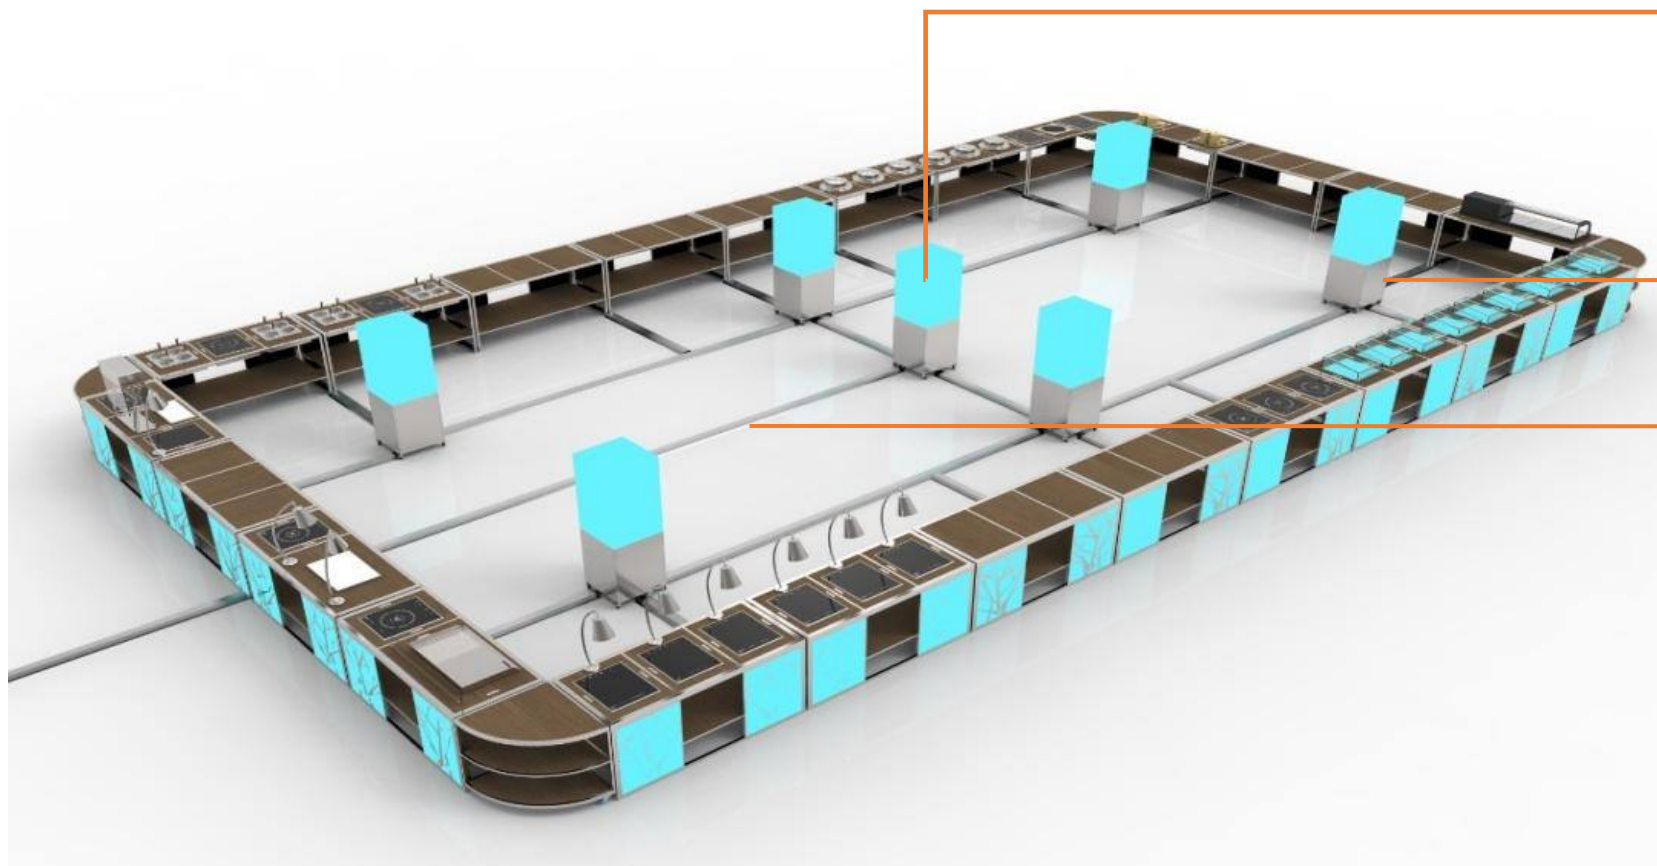

配电解决方案 POWER DISTRIBUTION SOLUTION

Main power
distribution lighting
box
主配电灯箱

Secondary power
distribution lighting
box
副电箱

Aluminum connecting
wire groove-Straight
盖板式铝合金线盒

- GESIGN provide the perfect solution of buffet stations power distribution system
  1 main electric box + 4 sub electric boxes, which can support the connection of 16-20 Buffy cars for power supply, Under the voltage of 220V, the upper limit of power supply is 112KW.
  提供了完善的自助餐站配电系统解决方案
  1个主电箱+ 4个子电箱，可连接16-20辆布菲车供电，220V电压下，供电上限112KW。