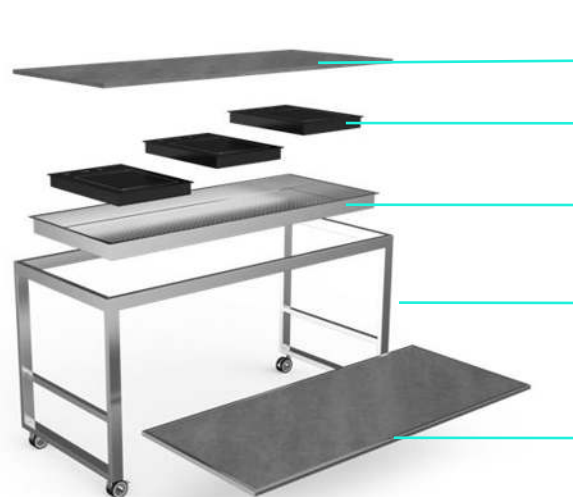

台面为最新科技环保产品，超强耐高温1200度以上，具有超强硬度和稳定的物理性能，极度耐刮花、耐腐蚀特性，并完全符合食品卫生安全要求，特殊的纳米技术令到台面可以传导电磁能、热能和低温传导特性，可以将电磁炉及加热制冷设备隐藏于板面之下，令布菲车台面具有完美划一的外观。

High tech EP Material table top, with super high temperature resistance of more than 1200 ° C, super hardness and stable physical properties, extremely scratch and corrosion-resistant characteristics, Fully meet the requirements of food safety and health. Special nanotechnology makes it possible to conduct electromagnetic energy, thermal energy and low-temperature conductivity to the table. It can hide the electromagnetic furnace and heating /cooling equipment under the plate, and the top of buffet station has a perfect appearance.

DESIGN

Mobile Buffet Station
移动系列布菲车

Standard Line 标准款

- Nano Microcrystalline Top
  纳米微晶石台面
- Hidden Equipment
  隐藏式电器设备
- Stainless Steel cover
  不锈钢保护底罩
- Stainless Steel Frame
  不锈钢车架
- Removable Shelf
  拆卸式碗碟板