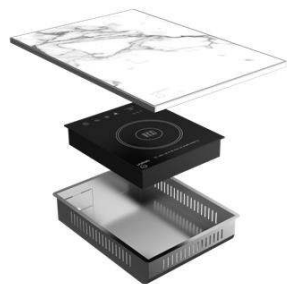

Nano Microcrystalline Top Function Module
纳米微晶石隐藏式功能模块

隐形电磁炉模块
Hidden Induction Module