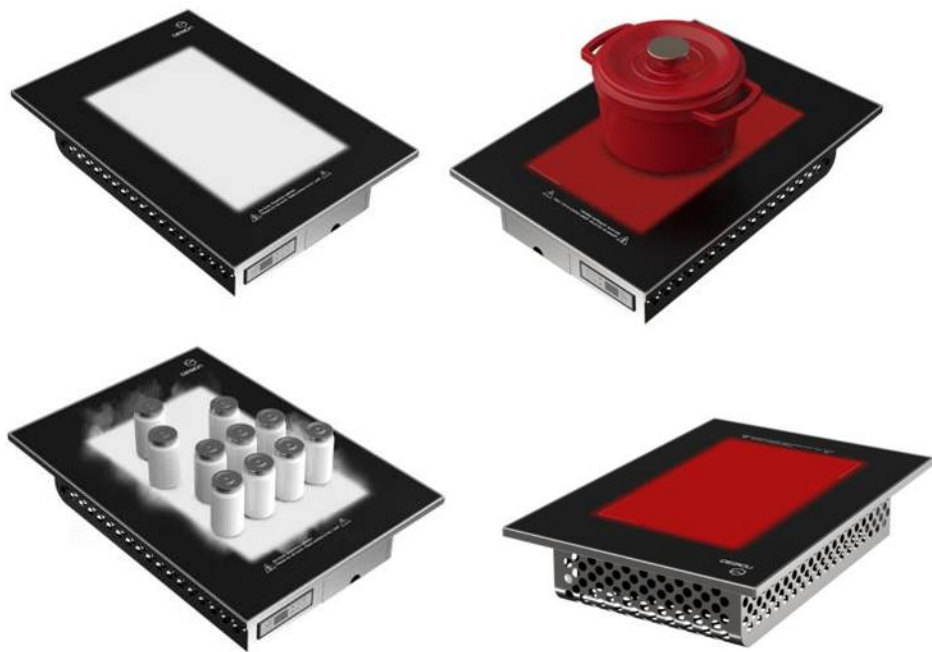

创新技术及新品 INNOVATION OF TECHNOLOGY & PRODUCTS

Cold / Hot Dual function Module

冷热双功能模块