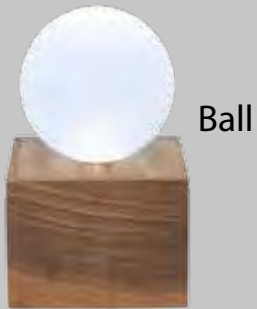

Chrome satin

Chrome shiny

Copper

Flat

Ruby

BIKOLK® LINOS 2

Base: solid aluminum

Color: Chrome satin, Chrome shiny, Chrome black, Copper

Chrome shiny

Chrome black

Copper

Walnut

BIKOLK® NEMO

Base: solid aluminum, solid walnut

Color: Chrome satin, Chrome shiny, Chrome black, Copper, Walnut natural waxed

Shade: solid plexiglass (unbreakable), shape Flat, Ball, Ruby

Dimensions (H/L/W): 16 x 8 x 8 cm (Ruby) - or 6,3" x 3,14" x 3,14"

Ball

Roll

Ruby

BIKOLK® ROUND

Base: solid walnut

Color: Walnut natural waxed

Shade: solid plexiglass (unbreakable), shape Ball, Roll, Ruby

Dimensions (H/L/W): 12 x 8 x 8 cm (Ball)

or 4,72" x 3,14" x 3,14"

Ball

Roll

Ruby

Quadra

BIKOLK® CUBETTO

Base: solid walnut